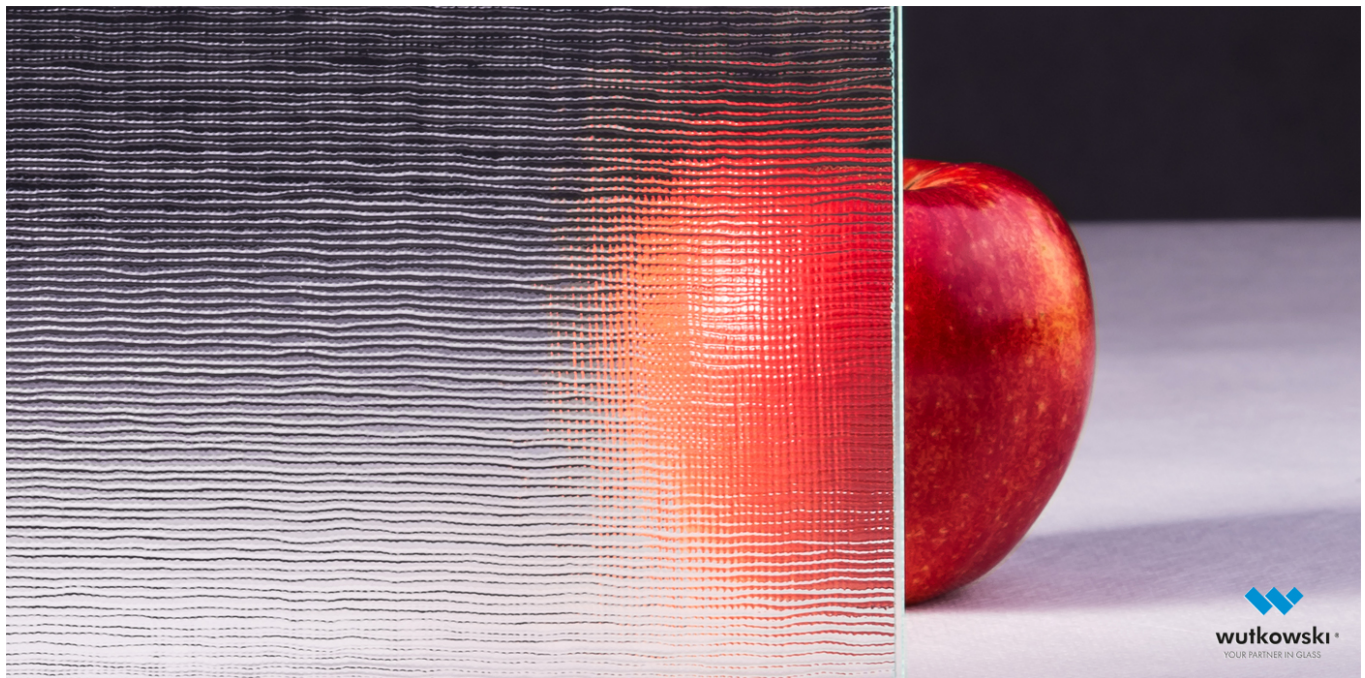

Thela

Producent: Saint - Gobain

Wymiary

4mm

2000x1605

3210x2000