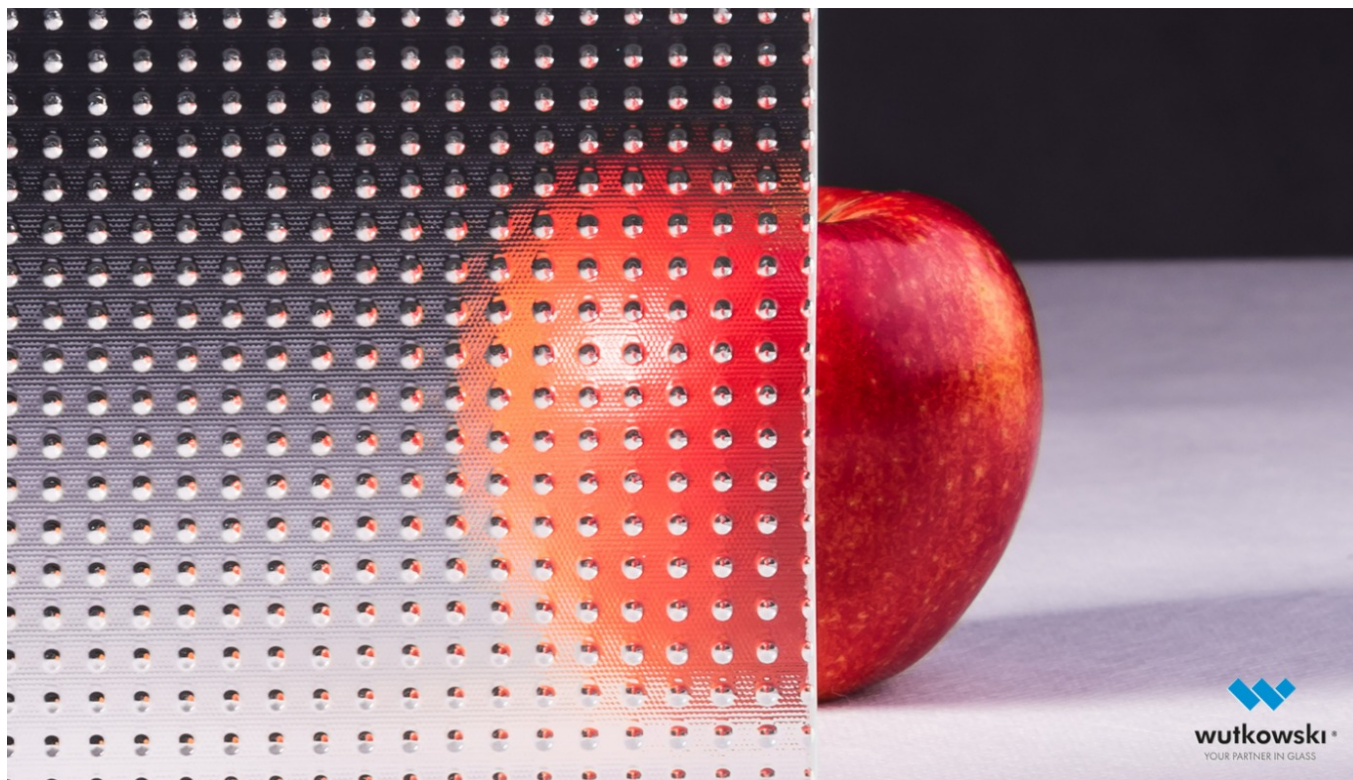

Master Shine

Producent: Saint - Gobain

Wymiary

4mm

2000x1605

3210x2000