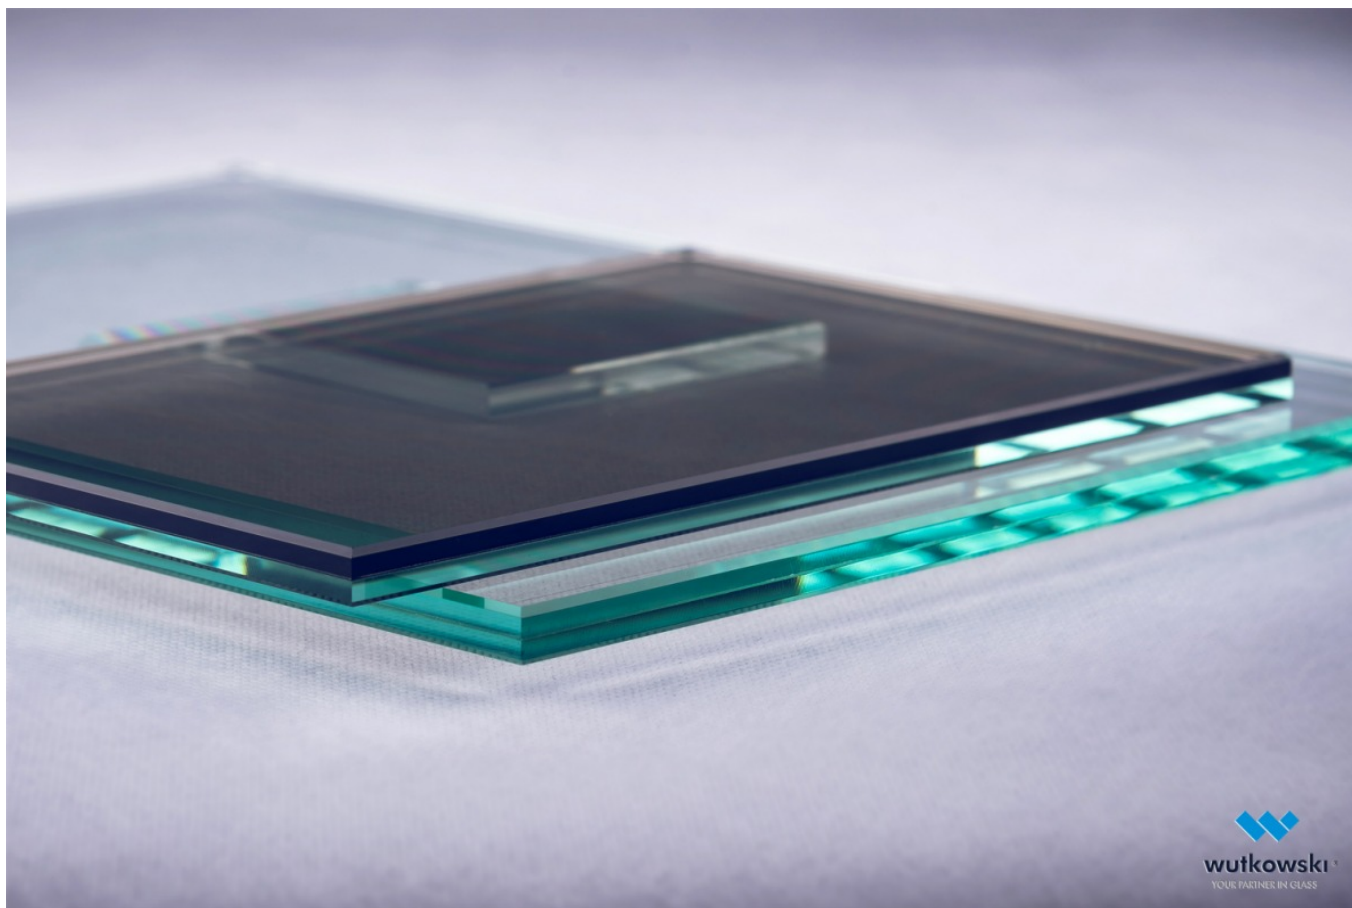

## Grafit

  
wutkowski  
YOUR PARTNER IN GLASS

Wymiary:

**33.1**

2250x1605

3210x2250

**44.1**

2250x1605

3210x2250